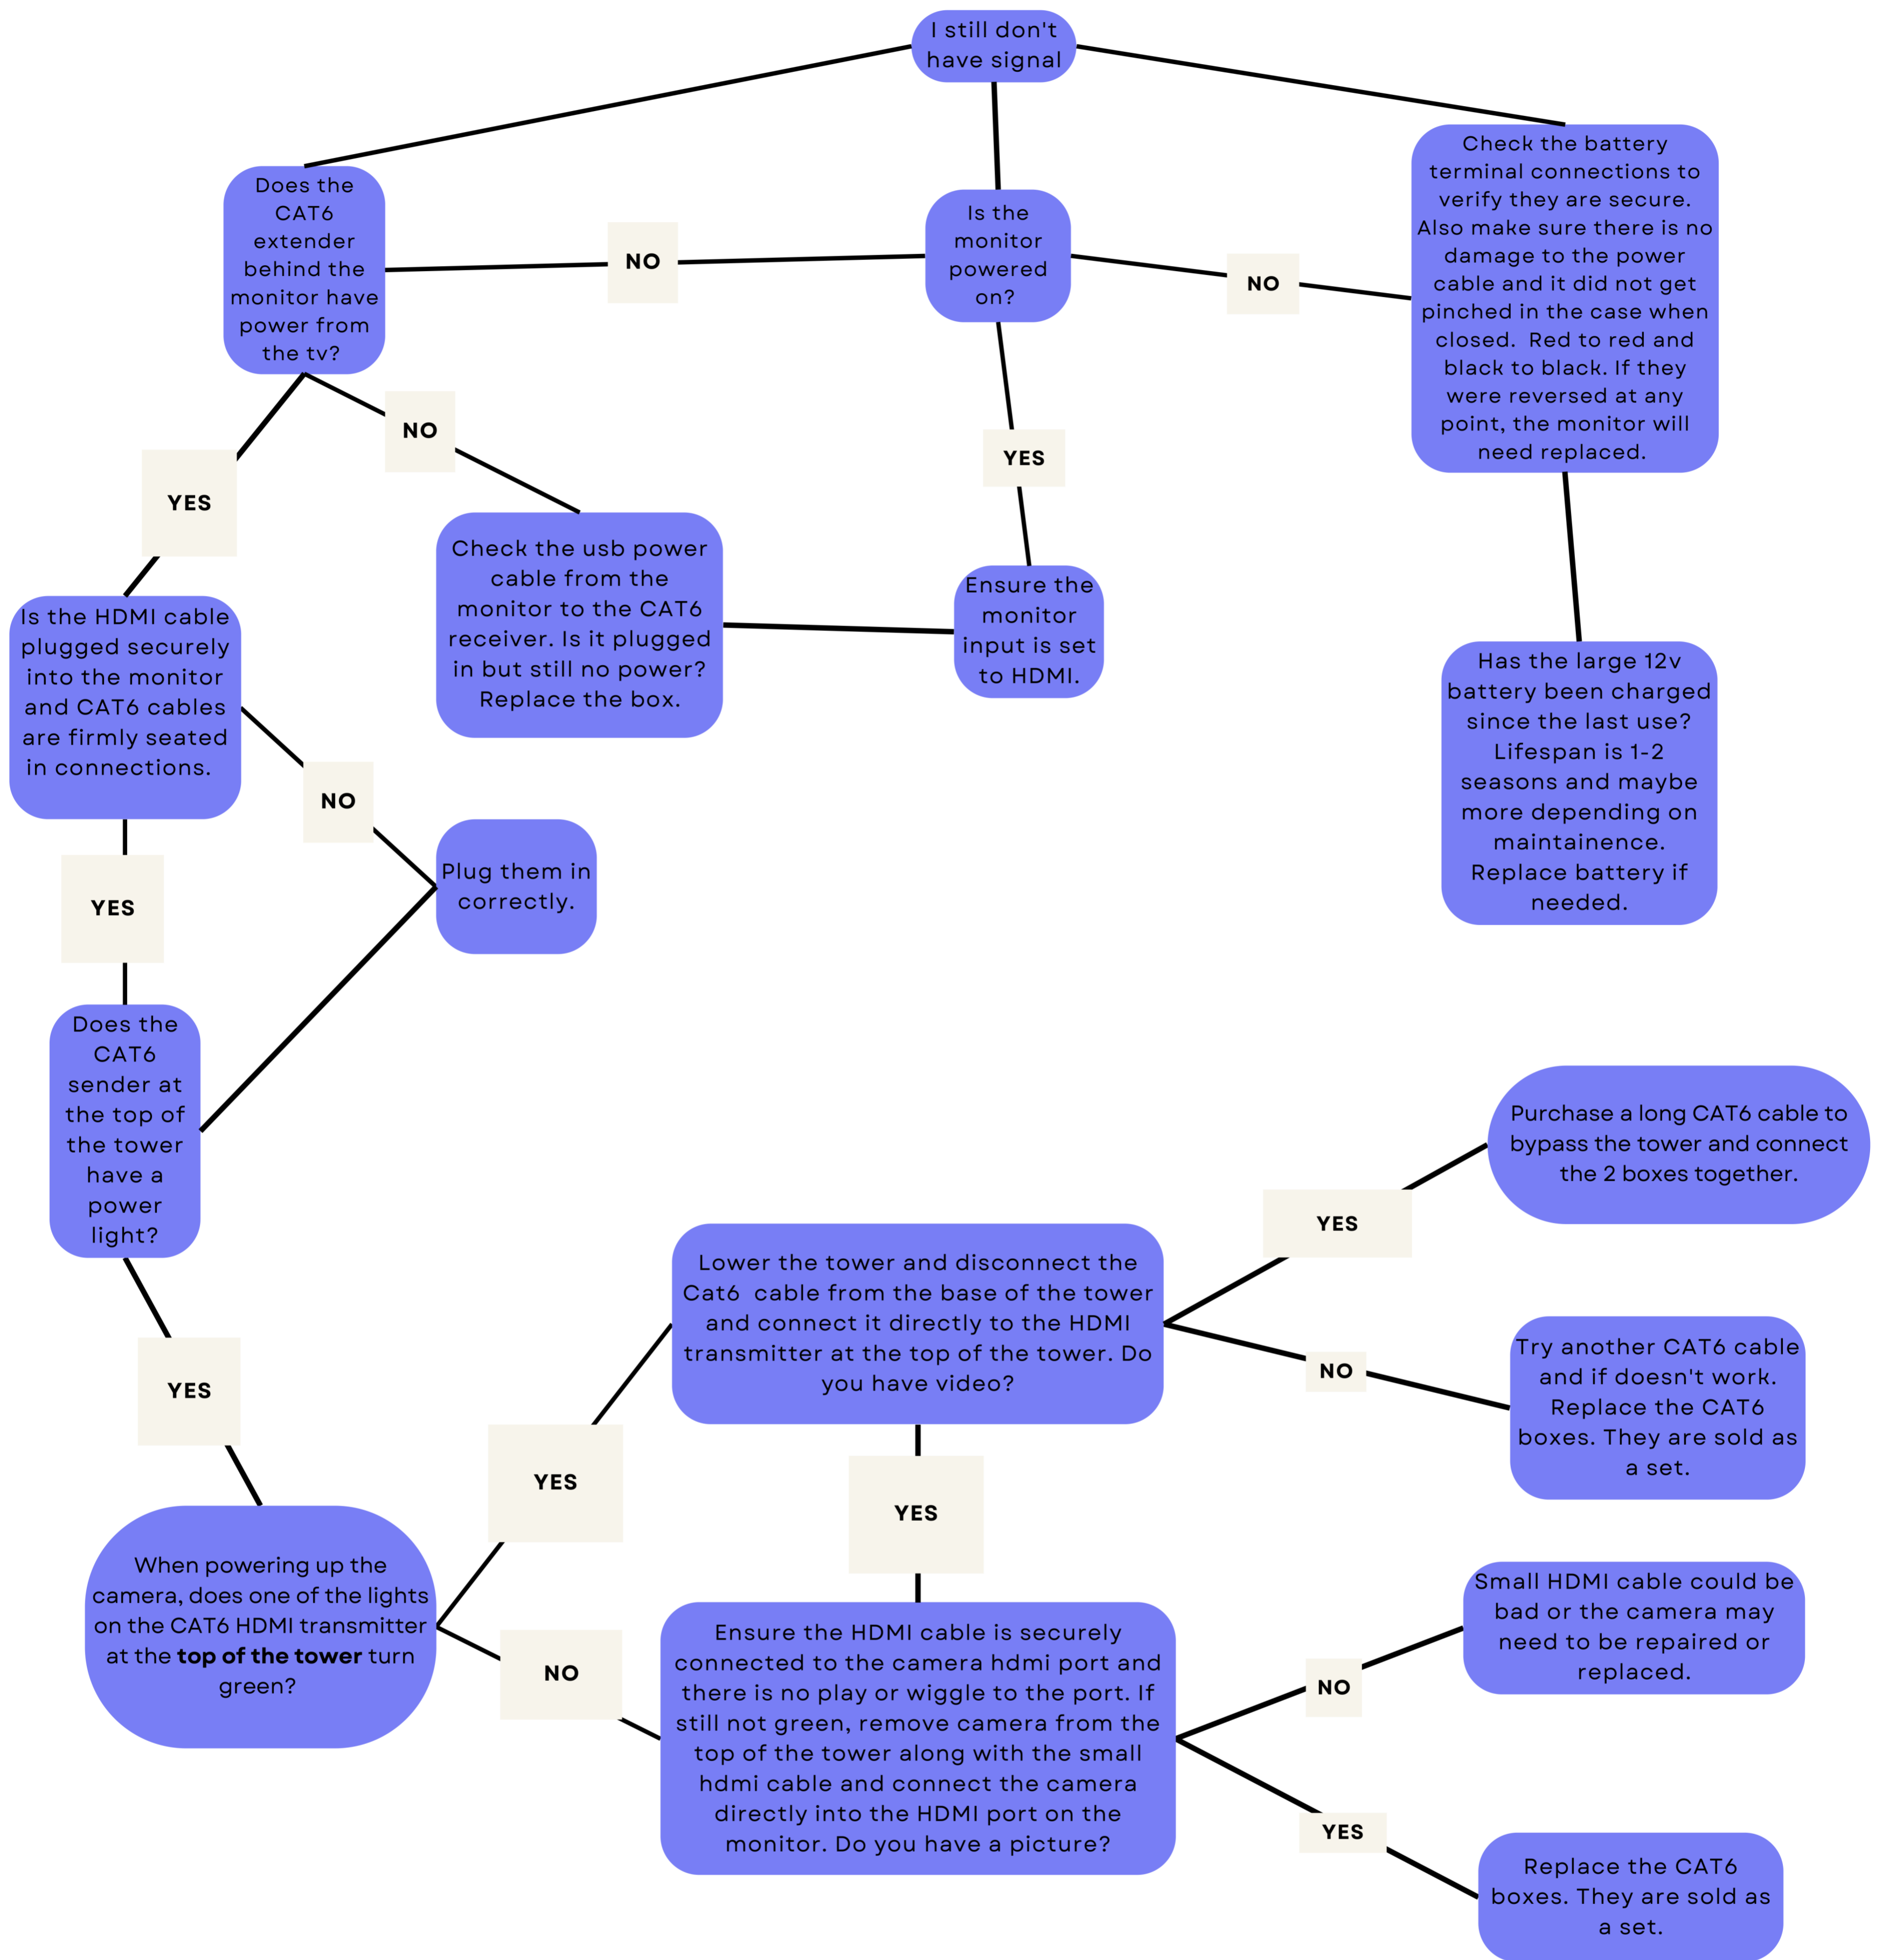

**I don't have signal on my monitor!
IF USING HUDL SIDELINE OR OTHER REPLAY
SYSTEM, DISCONNECT IT BEFORE PROCEEDING
AND SET UP END ZONE CAMERA ALONE.**

CAT6 boxes

CAT6 Cable

HDMI mini to full connecting camera to top box